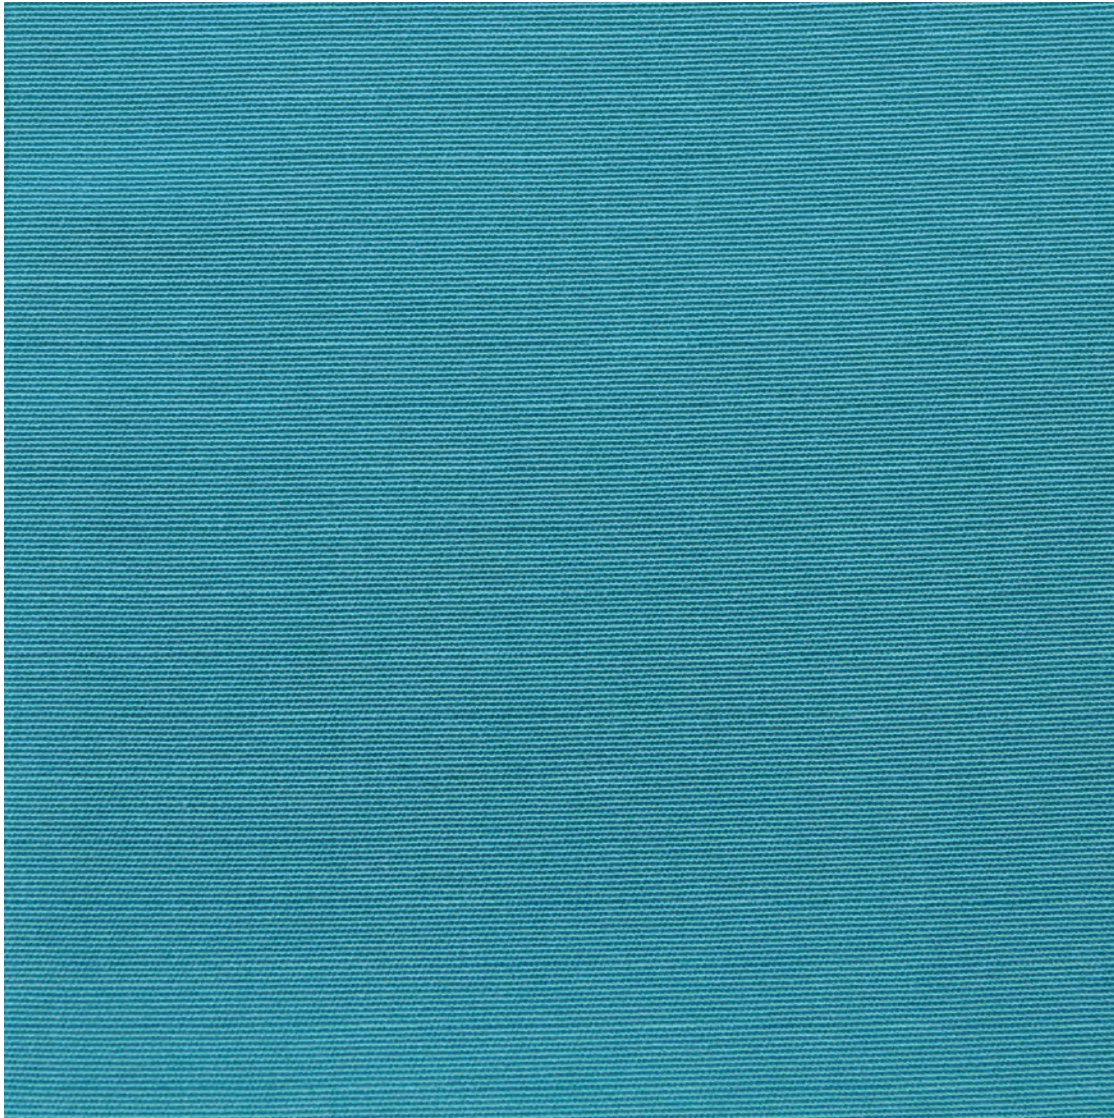

CASCADIA

OUTDOOR CUSHIONS

Ciao Turquoise

Fabric Scale and Color Representation

The fabric image is a digital representation. Actual color of fabric may not be exact as not all computer monitors are calibrated the same. Fabric image is not to scale and does not represent the actual pattern repeat of the fabric. For more detailed information on your Tempotest fabric please visit <https://www.tempotesthome.com/>. We recommend ordering fabric samples from Tempotest, before placing your order with Cascadia Outdoor Cushions.

www.CascadiaOutdoorCushions.com