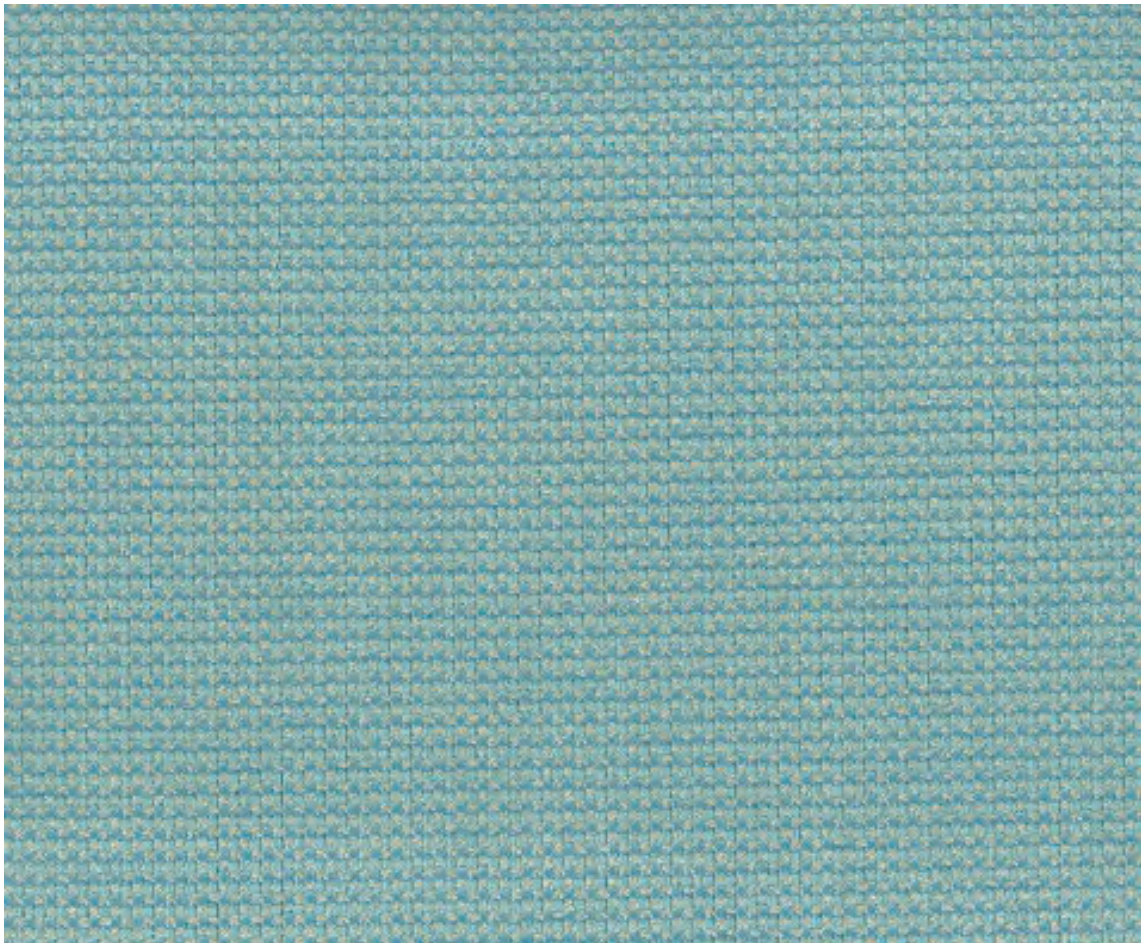

Maestro Gulf