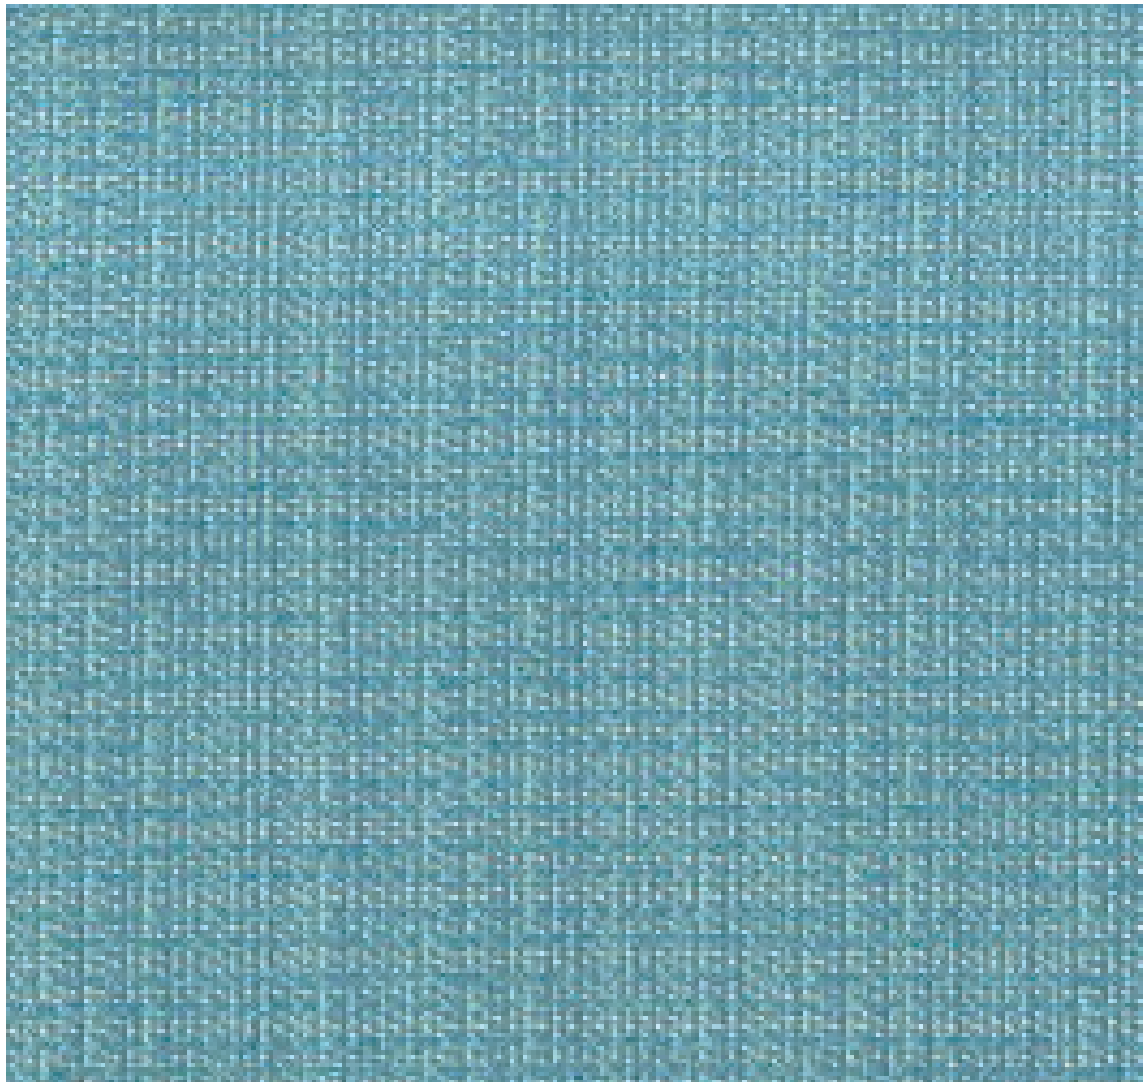

Stella Turquoise