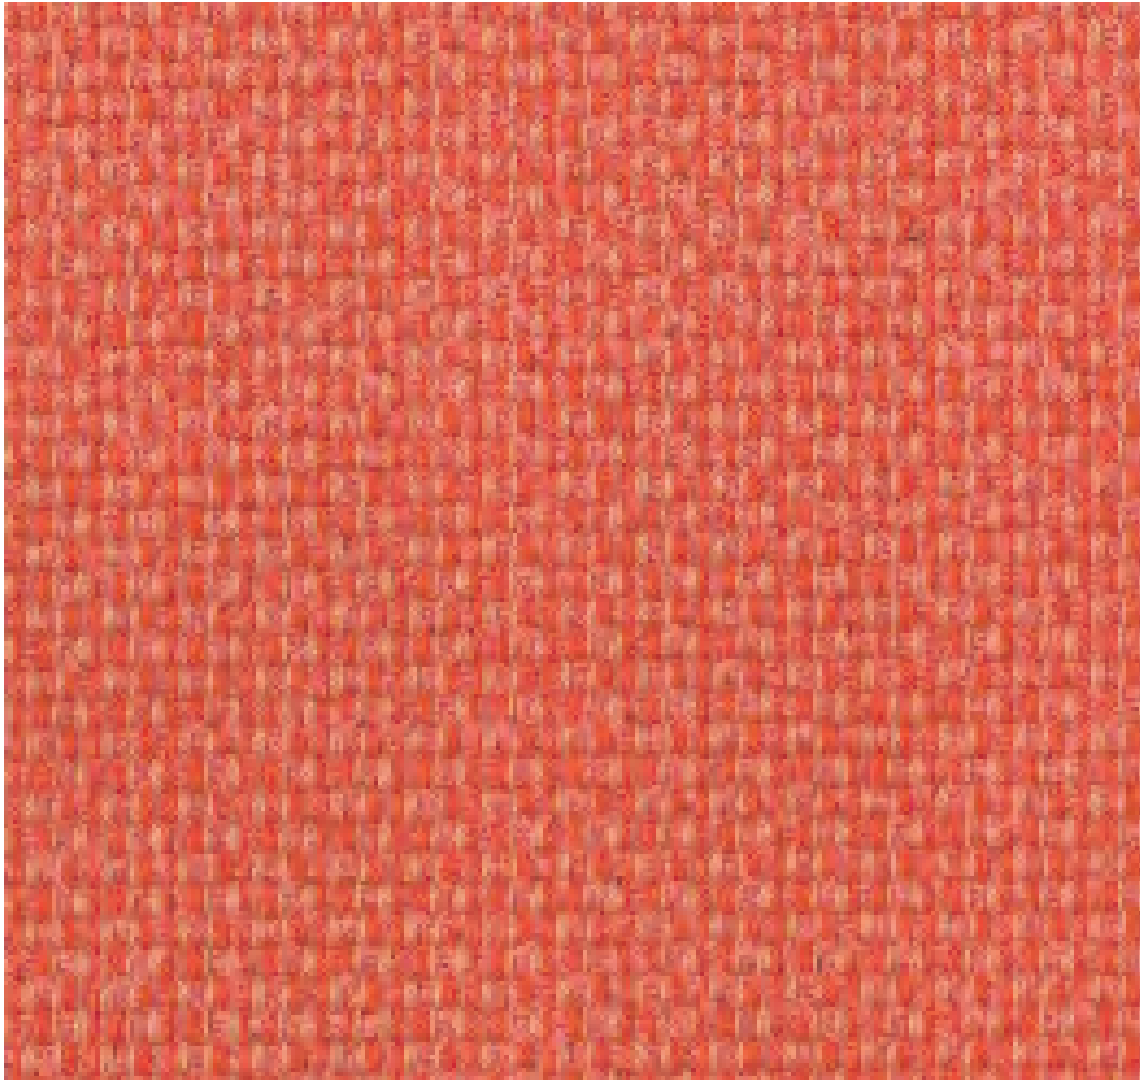

Sempre Coral