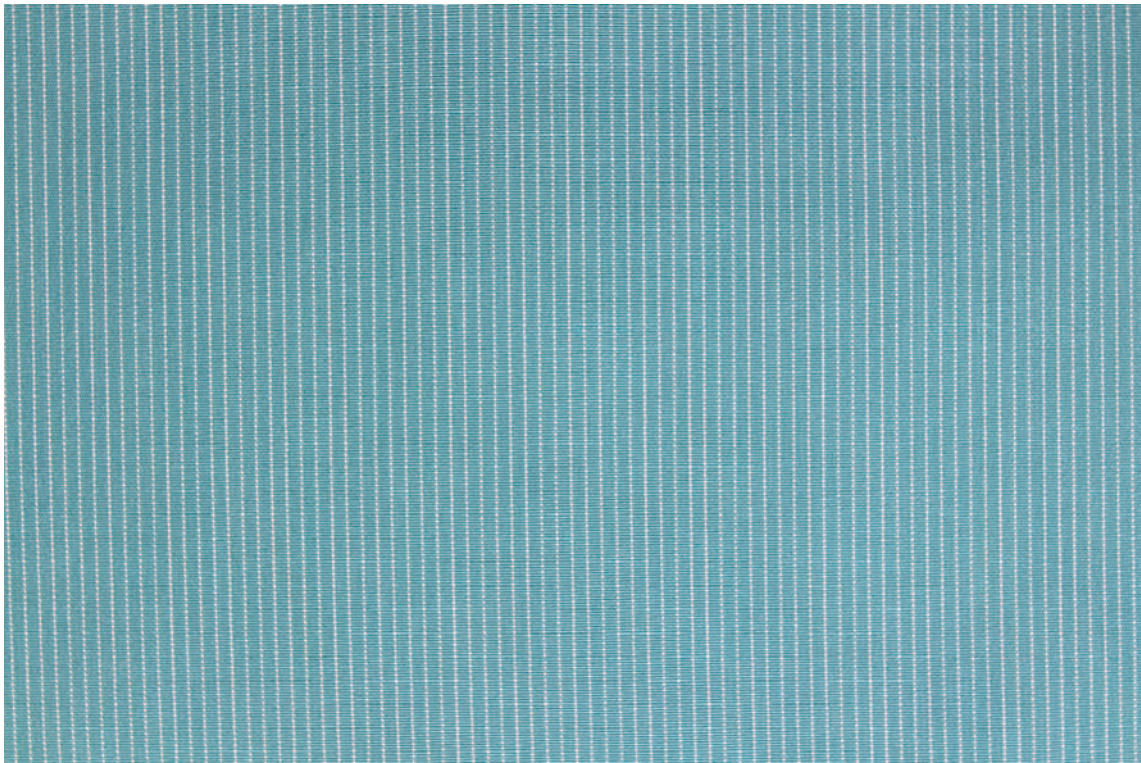

Delano Seaglass

Fabric Scale and Color Representation

The fabric image is a digital representation. Actual color of fabric may not be exact as not all computer monitors are calibrated the same. Fabric image is not to scale and does not represent the actual pattern repeat of the fabric. For more detailed information on your Tempotest fabric please visit <https://www.tempotesthome.com/> We recommend ordering fabric samples from Tempotest, before placing your order with Cascadia Outdoor Cushions.

www.CascadiaOutdoorCushions.com