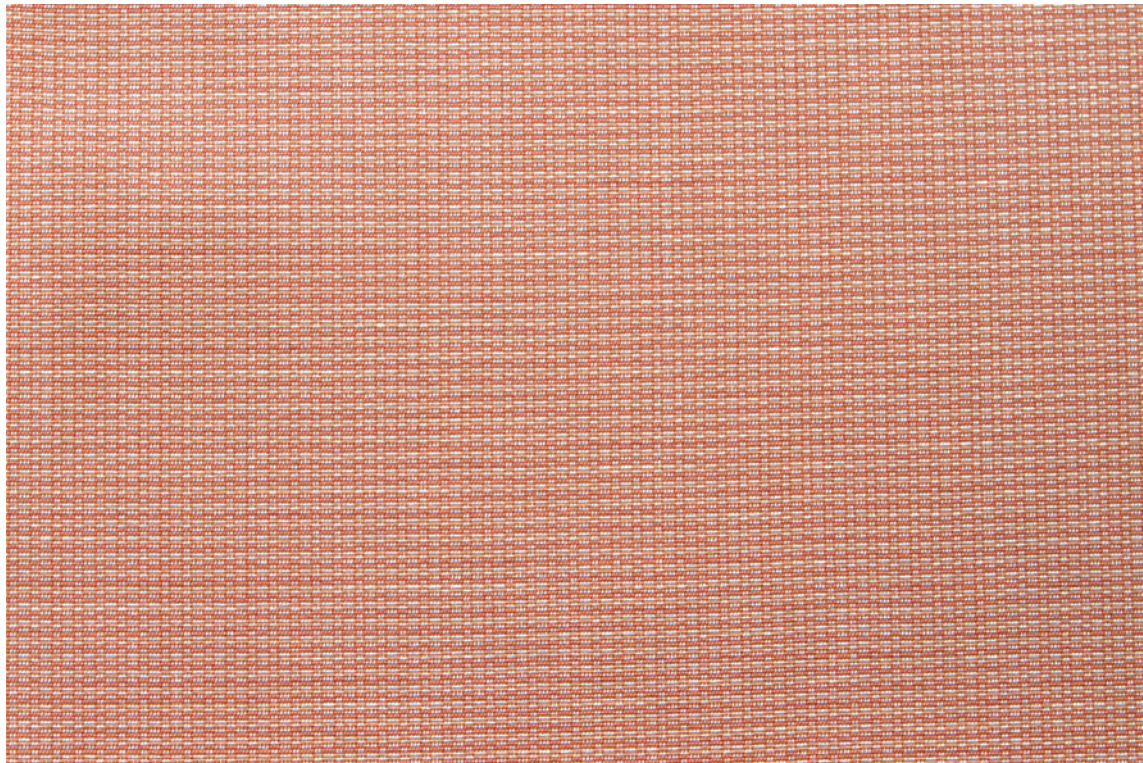

Comrade Belini