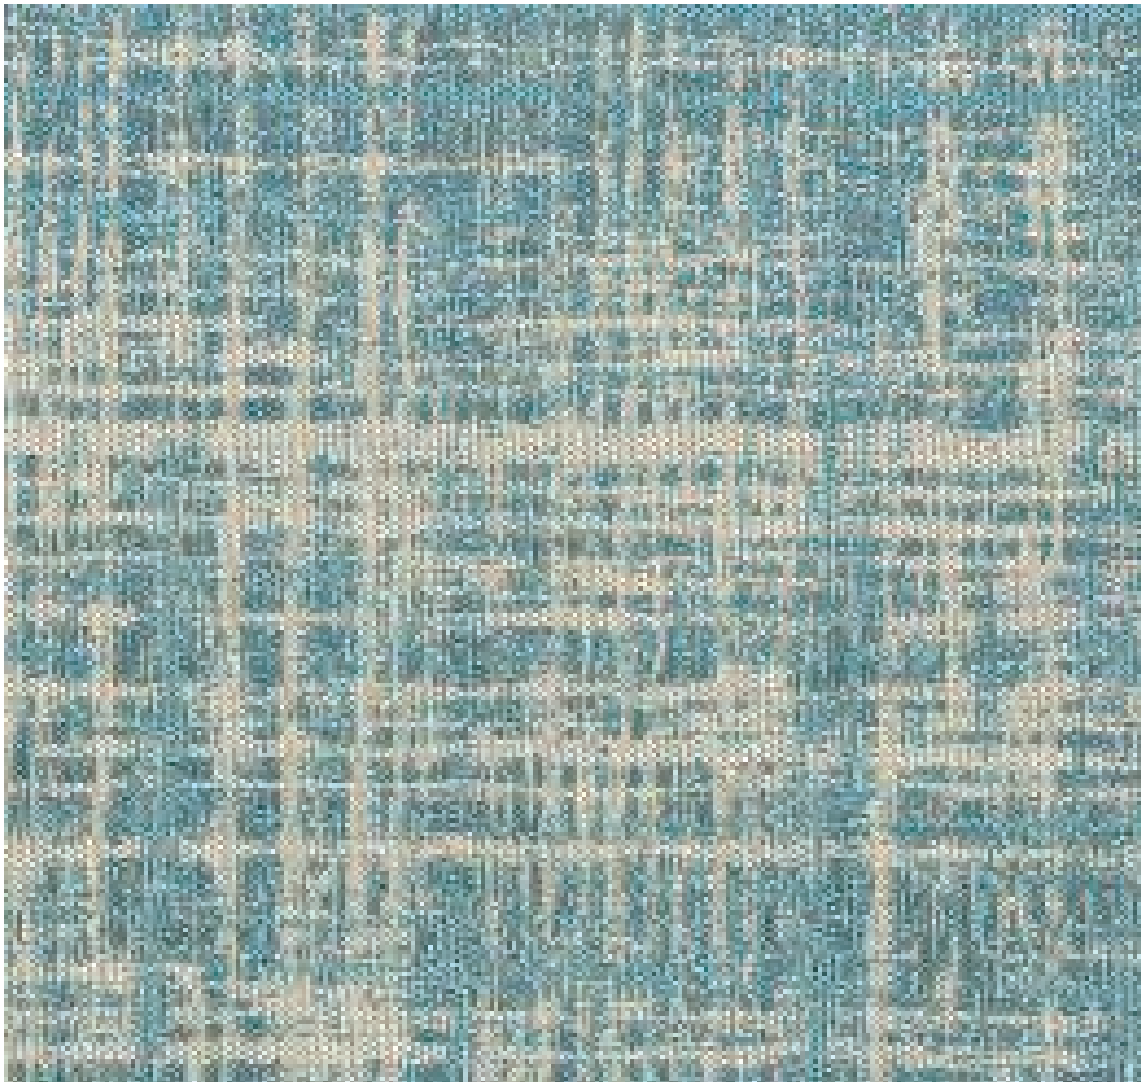

Strada Moonstone

Fabric Scale and Color Representation

The fabric image is a digital representation. Actual color of fabric may not be exact as not all computer monitors are calibrated the same. Fabric image is not to scale and does not represent the actual pattern repeat of the fabric. For more detailed information on your Tempotest fabric please visit <https://www.tempotesthome.com/> We recommend ordering fabric samples from Tempotest, before placing your order with Cascadia Outdoor Cushions.

www.CascadiaOutdoorCushions.com