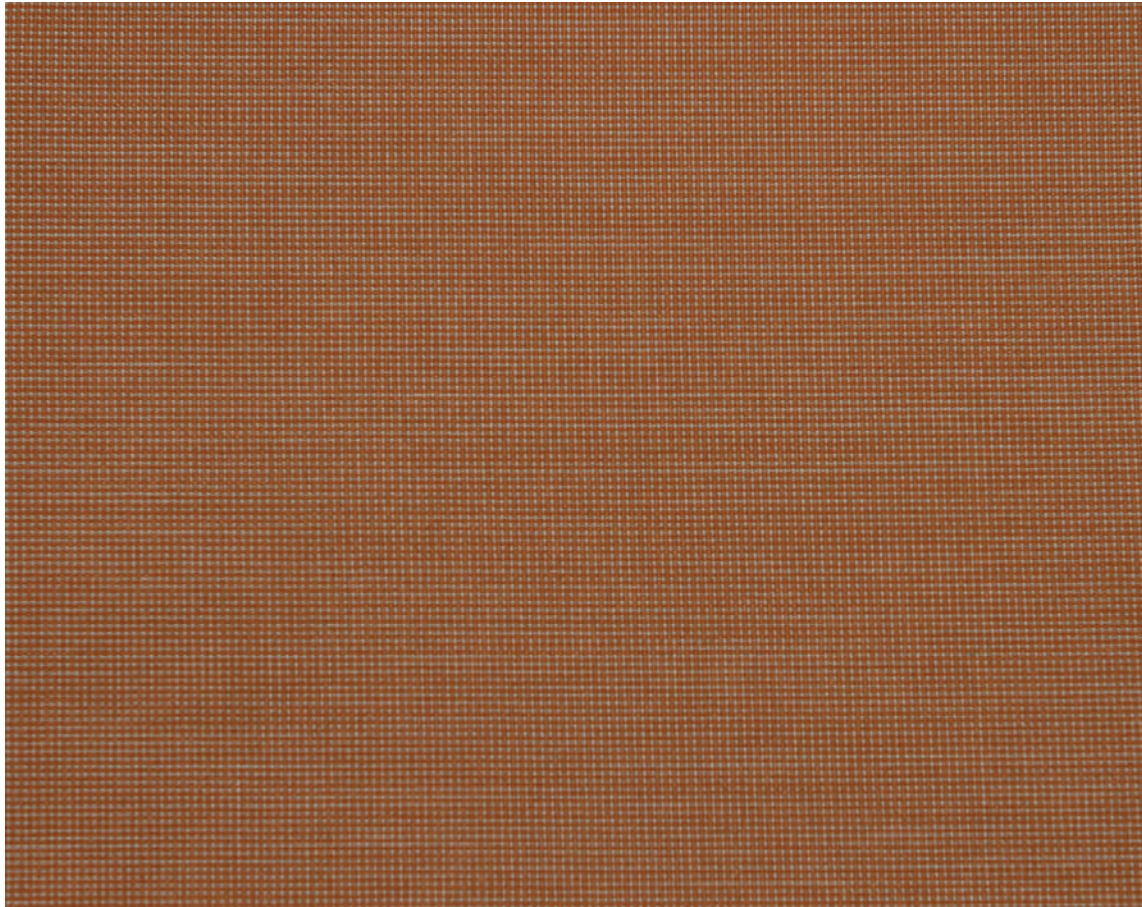

Breeze Peach