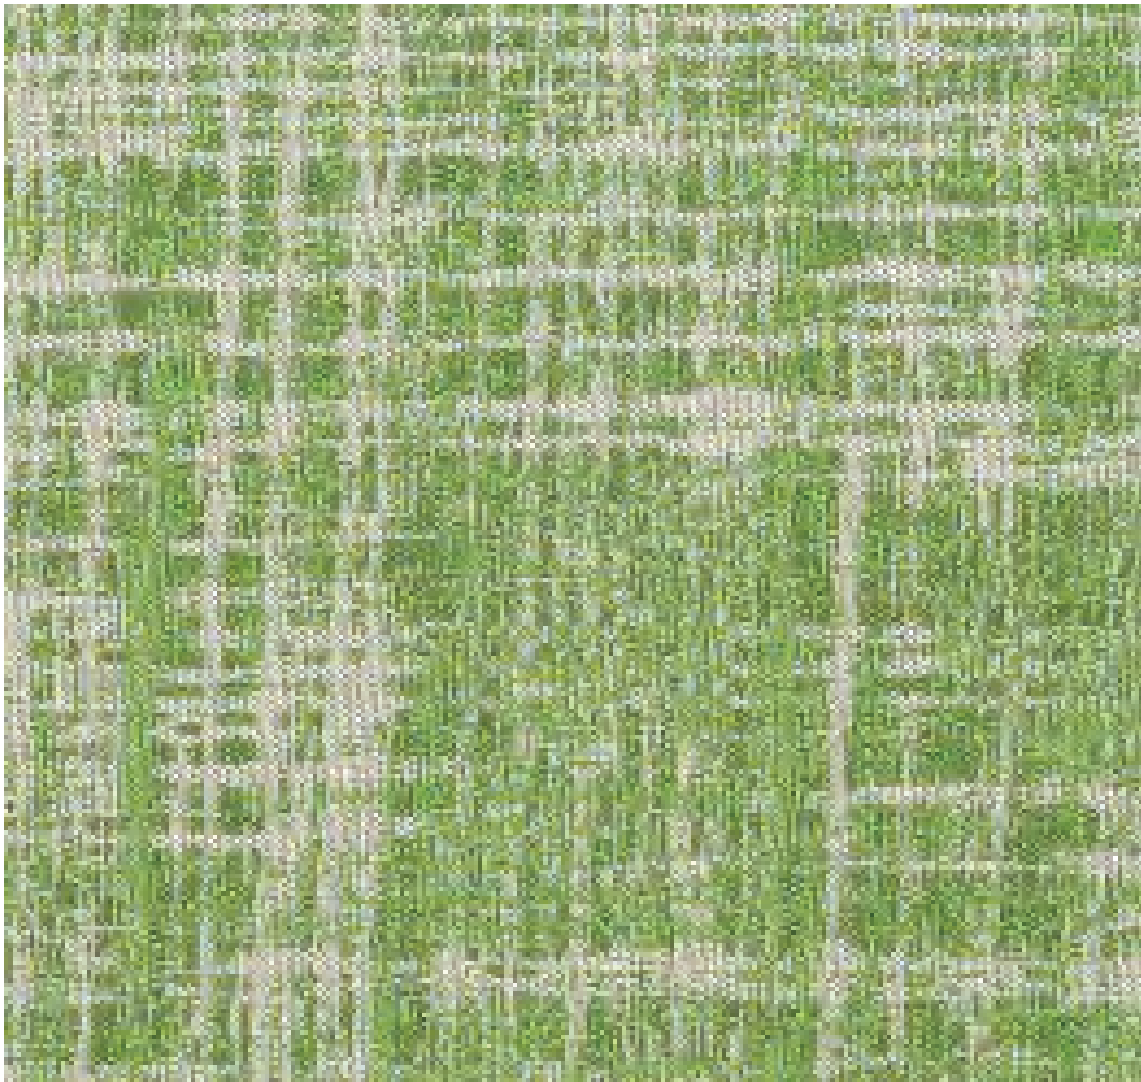

Strada Lichen

Fabric Scale and Color Representation

The fabric image is a digital representation. Actual color of fabric may not be exact as not all computer monitors are calibrated the same. Fabric image is not to scale and does not represent the actual pattern repeat of the fabric. For more detailed information on your Tempotest fabric please visit <https://www.tempotesthome.com/> We recommend ordering fabric samples from Tempotest, before placing your order with Cascadia Outdoor Cushions.

www.CascadiaOutdoorCushions.com